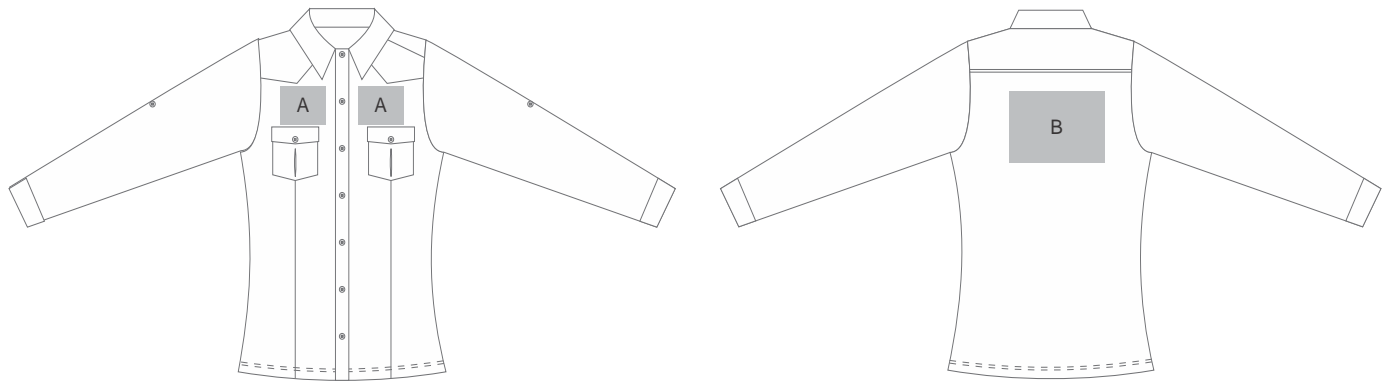

ALT-RBY

Ruby Ladies Shirt

*****We do not brand the sleeves*****

Need to know:

- Includes 1 Position Digital Transfer (setup fee applies)
- Cannot guarantee a 100% straight branding on any clothing item with check or stripe detail
- DTC inclusive Parameters: Left/Right Chest=100mm x 100mm OR Back = 8000mm²

Branding Options:

Position	Branding Method (Branding Code)	No. of Colours	Dimension
A	Embroidery (EM-CLOTHING)	N/A	100mm wide x 80mm high
A	Screen Print (SC)	1 Colour	100mm wide x 80mm high
A	Digital Transfer Clothing A6 (DTC-A6)	Full Colour	100mm wide x 80mm high

B	Embroidery (EM-CLOTHING)	N/A	200mm wide x 200mm high
B	Screen Print (SC)	1 Colour	260mm wide x 200mm high
B	Digital Transfer Clothing A6 (DTC-A6)	Full Colour	148mm wide x 105mm high
B	Digital Transfer Clothing A5 (DTC-A5)	Full Colour	210mm wide x 148mm high